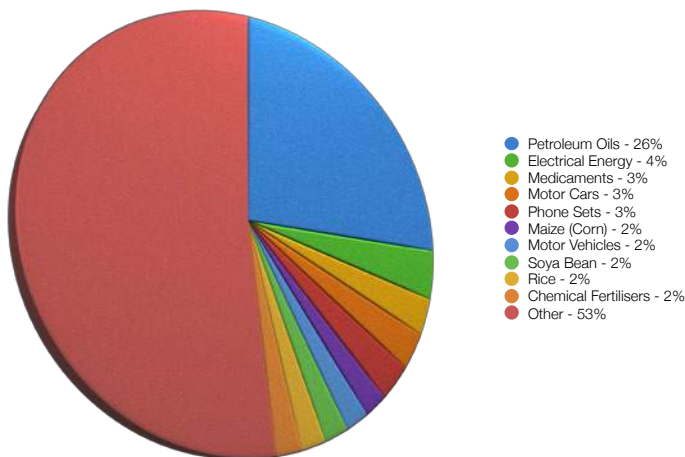

www.fr8afrique.co.zw

ZIMBABWE MAJOR IMPORT SOURCES (JAN-NOV 2017)

COUNTRY	PERCENTAGE SHARE	EXPORT VALUE (US\$)
South Africa	40	1,997,377,443
Singapore	22	1,104,611,631
China	9	432,480,909
Zambia	3	125,777,641
Japan	2	121,582,429
Mozambique	2	111,769,432
United Kingdom	2	108,604,744
India	2	105,530,851
Mauritius	2	103,769,413
United Arab Emirates	2	75,621,033
Rest of the world	14	673,477,404

Total Imports (US\$)

4,960,602,930

Source: ZimStat

ZIMBABWE MAJOR IMPORT PRODUCTS (JAN-NOV 2017)

Source: ZimStat

3 Zimbabwe in Brief: Key Economic Sectors

AGRICULTURE

Agriculture is the backbone of the Zimbabwean economy, with the potential to enhance economic turnaround prospects. There are strong backward and forward linkages between agriculture and other sectors of the economy. As advised in the 2018 Budget, Government is working on an incentive framework tailor-made to strengthen such linkages.

Investment opportunities that exist in the sector include contract farming arrangements, financial and technical services provision, infrastructure rehabilitation and development (e.g. irrigation); agro-processing as well as agro value chain development. Opportunities for value addition are in the horticulture, tobacco, cotton, sugar milling and forestry sectors, among others. Zimbabwe has one of the best climates in the world with good weather conditions and quality soils amenable to the growing of numerous horticultural products. Major horticulture products include mange tout, sugar snaps, green beans, peaches, nectarines, citrus, strawberries and cut flowers, among others. The major export destinations include The Netherlands, United Kingdom, Belgium, Ireland, France and South Africa.