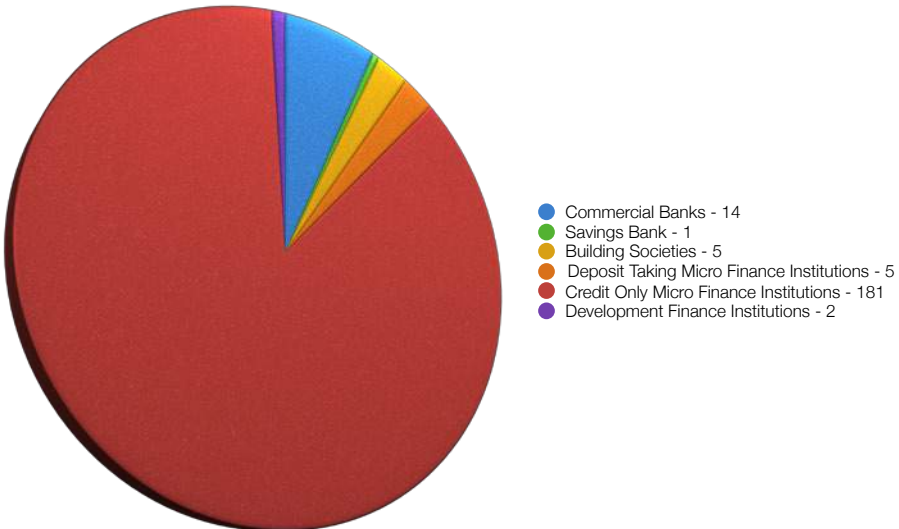

To ensure increased access to formal financial services for the general population the RBZ launched the National Financial Inclusion Strategy on 11 March 2016. The overall objective of this strategy is to increase the productive capacity of the various interest groups such as women, youth, the disabled. In addition it is aimed at enhancing the proportion of banked adults from 30% in 2014, to at least 60% by 2020. Against this backdrop the RBZ has put in place various sector-specific productive facilities that include the youth empowerment fund, women empowerment fund, business linkages facilities and the SMEs gold development fund to meet the financial requirements under the Financial Inclusion Strategy.

Furthermore, the introduction of mobile banking and saving products has enhanced participation of more people in the financial sector, as it enhanced participation of the previously unbanked population.

BANKING

Structure of the Banking Sector in Zimbabwe

As at 31 December 2017, there were 19 banking institutions and other financial sector players as shown below;

The above financial institutions have over 4,500 branches and access points, including