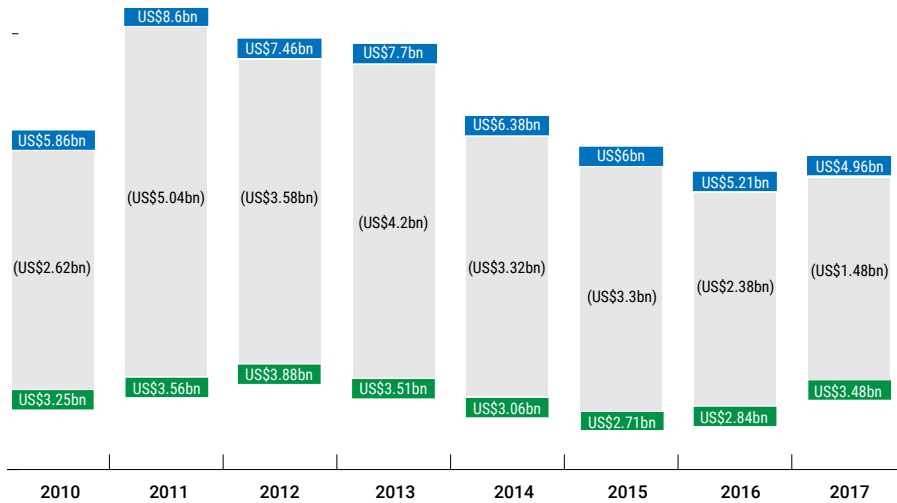

MEMBERSHIP IN INTERNATIONAL TRADE ORGANISATIONS

- African Union (AU)
- Common Market for Eastern and Southern Africa (COMESA)
- Eastern and Southern Africa - European Union interim Economic Partnership Agreement (ESA-EU iEPA)
- International Labour Organisation (ILO)
- International Monetary Fund (IMF)
- Southern African Development Community (SADC)
- United Nations (UN)
- World Customs Organisation
- World Trade Organisation (WTO)

PREFERENTIAL TRADE AGREEMENTS

Zimbabwe has entered into both Bilateral and Multilateral Trade Agreements. The Trade Agreements offers duty free - quota free market access to qualifying goods.

In the case of Multilateral Trade Agreements Zimbabwe is a member of:

- Southern African Development Community (SADC);
- Common Market for Eastern and Southern Africa (COMESA); and
- Interim Economic Partnership Agreement (iEPA) with the European Union.

Moreso, Zimbabwe has five (5) operational preferential bilateral trade agreements under which exporters can benefit. These are:

- Zimbabwe and Botswana;
- Zimbabwe and Malawi;
- Zimbabwe and Mozambique;
- Zimbabwe and Namibia;
- Zimbabwe and South Africa.

ZIMBABWE TRADE PERFORMANCE 2010 - NOV 2017

Source: ZimStat